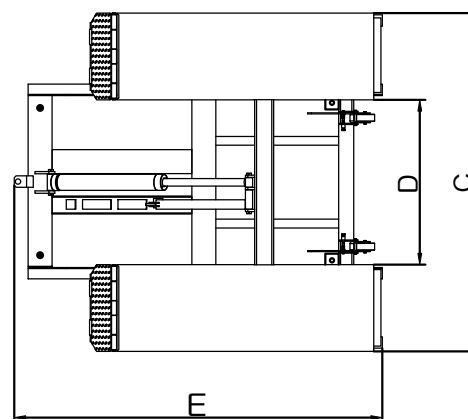

MODEL LR06

Portable Low- rised Lift

FEATURES

- Multif safety locks with mechanical release.
- Portable unit is easy to move with the power unit stand
- High speed: From 0-600 mm (23-5/8") in just 25 seconds
- Standard rubber pads included

Rubber Lift Pads 1 1/2" height

SPECIFICATIONS

Model	Lifting Capacity	Lifting Time	A		B	C	D	E	Gross Weight	Motor
			Max.Lifting Height	Minimum Height	Runway Length	Overall Width	Width Between Runways	Overall Length		
LR06	2800kg (6,000lbs)	38S	600mm (23 5/8")	105mm (4 1/8")	1352mm (53 1/4")	1780mm (70")	868mm (34 1/8")	1938mm (76 1/4")	385kg (849lbs)	3.0HP