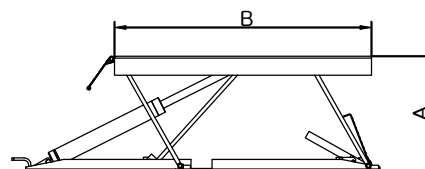

MODEL LR06

Portable Low- rised Lift

FEATURES

- Multif safety locks with mechanical release.
- Portable unit is easy to move with the power unit stand
- High speed: From 0-600 mm (23-5/8") in just 25 seconds
- Standard rubber pads included

Rubber Lift Pads 1 1/2" height

SPECIFICATIONS

Model	Lifting Capacity	Lifting Time	A		B	C	D	E	Gross Weight	Motor
			Max.Lifting Height	Minimum Height	Runway Length	Overall Width	Width Between Runways	Overall Length		
LR06	2800kg (6,000lbs)	38S	600mm (23 5/8")	105mm (4 1/8")	1352mm (53 1/4")	1780mm (70")	868mm (34 1/8")	1938mm (76 1/4")	385kg (849lbs)	3.0HP