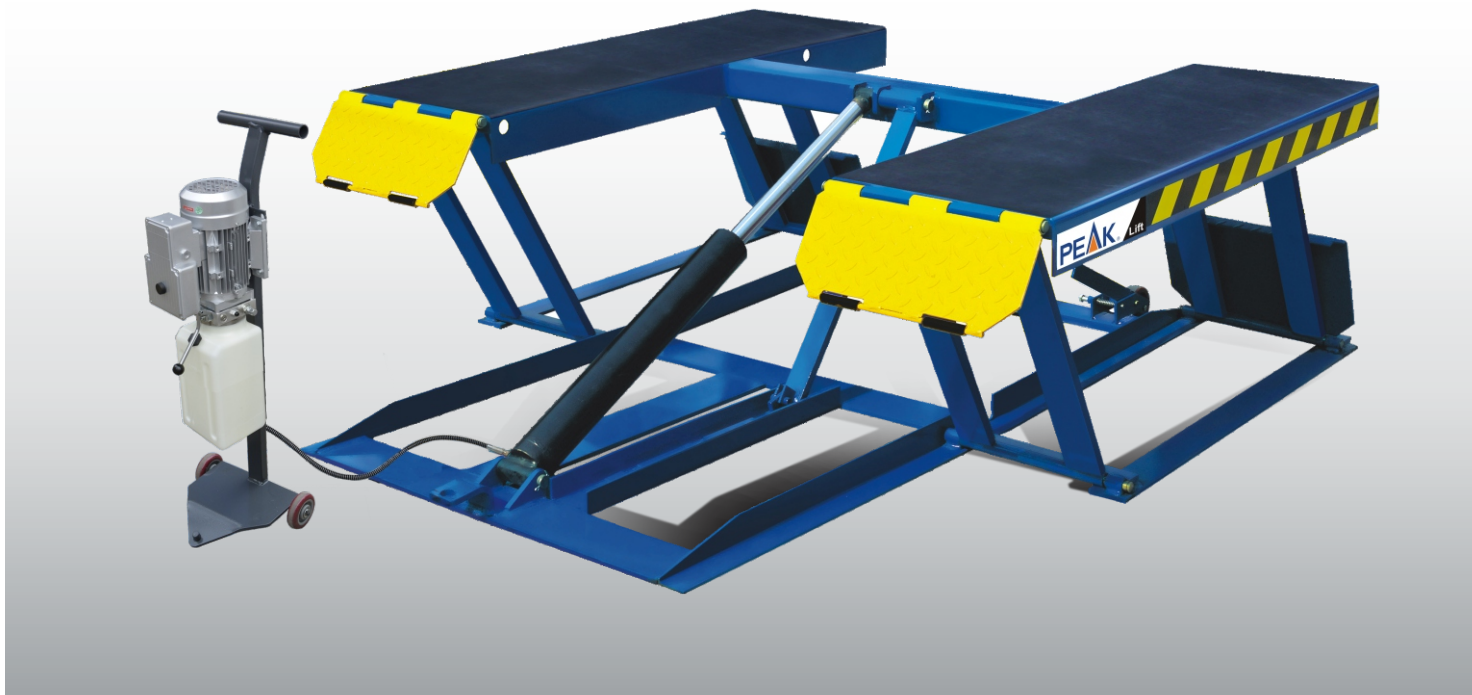

MODEL LR06

Portable Low- rised Lift

FEATURES

- Multif safety locks with mechanical release.
- Portable unit is easy to move with the power unit stand
- High speed: From 0-600 mm (23-5/8") in just 25 seconds
- Standard rubber pads included

Rubber Lift Pads 1 1/2" height

SPECIFICATIONS

Model	Lifting Capacity	Lifting Time	A		B	C	D	E	Gross Weight	Motor
			Max.Lifting Height	Minimum Height	Runway Length	Overall Width	Width Between Runways	Overall Length		
LR06	2800kg (6,000lbs)	38S	600mm (23 5/8")	105mm (4 1/8")	1352mm (53 1/4")	1780mm (70")	868mm (34 1/8")	1938mm (76 1/4")	385kg (849lbs)	3.0HP