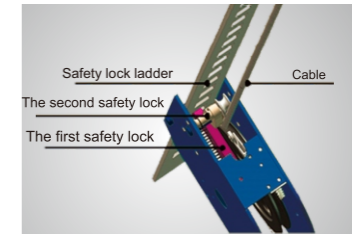

As another line of PEAK family, our four post lifts share the same name of quality, longevity, safety and with more flexible option.

EXCLUSIVE FEATURE !

Electric control device With **UP, LOCK and DOWN** buttons
With C.E. stop switch at 300 mm from ground and alarm tone when lowering down from 300 mm to ground make the lift more safety.

EXCLUSIVE FEATURE !

Double-safety locks.

Oil-water separator and Solenoid air valve are installed on the power side column.

Electrical hydraulic power system, air-released.

Optional Air Line Kits
All peak four post lifts are designed to use the air line kits for rolling jack.
Kits No.:40106

FEATURES

- Air-released safety lock for convenient operation and reliability.
- Mechanical self-locking device and cable-breaking protection.
- Aircraft quality synchronization cable.
- Skid proof diamond platform.
- Hydraulic cylinders are designed to high standards using high quality seals.
- Strict quality control of cylinders with flow restrictors to keep a constant speed.