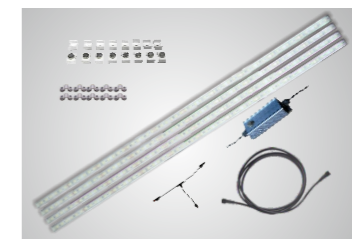

EXCLUSIVE FEATURE !

Double-safety locks.

Oil-water separator and Solenoid air valve are installed on the power side column.

Electrical hydraulic power system, air-released.

Optional Air Line Kits
All peak four post lifts are designed to use the air line kits for rolling jack.
Kits No.:40106

Optional platform extension kits add an extra 737mm(29") length to the platform.
Kits No.:43001(430)

Optional Rolling Jacks
RJ-20A pneumatic hydraulic type 9.0T

Optional LED lighting: 24V LED light.
Kits No.:40104

FEATURES

- Air-released safety lock for convenient operation and reliability.
- Mechanical self-locking device and cable-breaking protection.
- Aircraft quality synchronization cable.
- Skid proof diamond platform.
- Hydraulic cylinders are designed to high standards using high quality seals.
- Strict quality control of cylinders with flow restrictors to keep a constant speed.