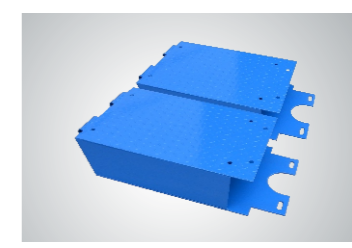

EXCLUSIVE FEATURE !

Double-safety locks.

Oil-water separator and Solenoid air valve are installed on the power side column.

Electrical hydraulic power system, air-released.

Optional Air Line Kits
All peak four post lifts are designed to use the air line kits for rolling jack.
Kits No.:40106

Optional platform extension kits add an extra 737mm(29") length to the platform.
Kits No.:43001(430)

Optional Rolling Jacks
RJ-20A pneumatic hydraulic type 9.0T

Optional LED lighting: 24V LED light.
Kits No.:40104