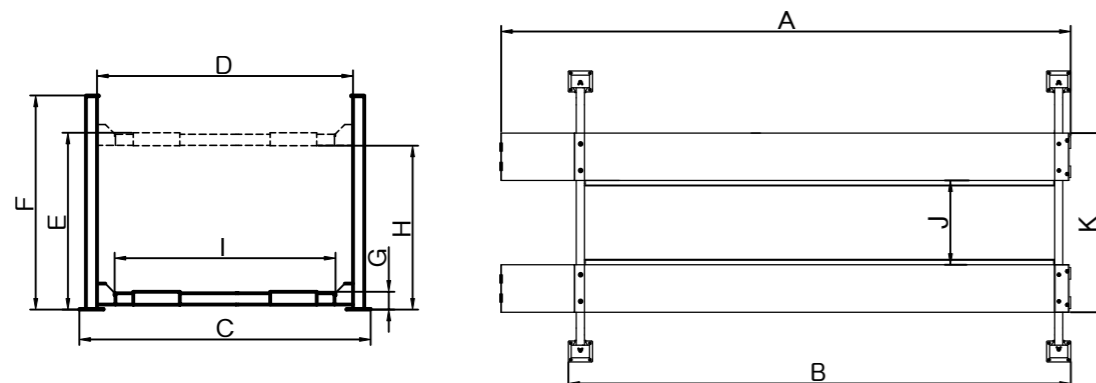

Optional platform extension kits add an extra 737mm(29") length to the platform.
Kits No.:43001(430)

Optional Rolling Jacks
RJ-20A pneumatic hydraulic type 9.0T

Optional LED lighting: 24V LED light.
Kits No.:40104

SPECIFICATIONS

Model	Lifting Capacity	Lifting Time	A	B	C	D	E	F	G	H	I	J	K	Gross Weight	Motor Power
			Overall Length (Inc.Ramps)	Overall Length (No Inc.Ramps)	Overall Width	Width Between Posts	Max. Lifting Height	Overall Height	Minum Height	Max Underneath Height	Drive-Thru Clearance	Width Between Runways	Outside Edge of Runways		
430	13.5T (30,000lbs)	116S	7800mm (307")	6514mm (256 1/2")	3794mm (149 3/8")	3348mm (131 3/4")	1900mm (74 3/4")	2332mm (91 7/8")	265mm (10 1/2")	1674mm (65 7/8")	2992mm (117 3/4")	1390mm (54 3/4")	2610mm (102 3/4")	2442kg (5,384lbs)	4.0HP
430E	13.5T (30,000lbs)	116S	9300mm (366 1/8")	8014mm (315 1/2")	3794mm (149 3/8")	3348mm (131 3/4")	1900mm (74 3/4")	2332mm (91 7/8")	265mm (10 1/2")	1674mm (65 7/8")	2992mm (117 3/4")	1390mm (54 3/4")	2610mm (102 3/4")	3098kg (6,830lbs)	4.0HP