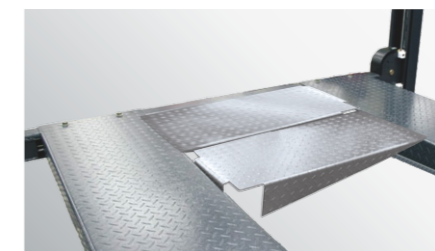

MODEL 408-P 408-HP

Professional Deluxe 4-post Parking Lifts one of the best 4-post parking lifts in the market.

FEATURES

- 3500kg(8,000 lbs) lifting capacity.
- PEAK exclusive hidden safety locks and manual single-point lock release.
- Double- shaped columns for increased strength.
- Non-slip platform.
- Optional parts: plastic drip trays, jack tray, caster kits.
- Flexible Design: power side column can be installed at any corner.

EXCLUSIVE FEATURE

Double- shape column

EXCLUSIVE FEATURE

Hidden locking device and manual single-point safety lock release

EXCLUSIVE FEATURE

Commercial double safety locks

Optional parts

All PEAK three models of parking lifts can be used with the below optional parts or components to bring flexible features.

- ▲ Caster kits one set 4pcs.
Kit No.:40801

- ▲ Optional Motor protective cover (with emergency stop switch)
Kit No.:40810

- ▲ Optional Jack Tray for 408-P, 408-HP.
Kit No.:40808

- ▲ Aluminum alloy drive-in ramps
Weight for one set (2 pcs) only 18kg
Kits No.:40803

- ▲ Jack for 408-P, 408-HP
Sliding Jack J5H with hand pump, and 1.5"×2.5" extension adapters included
Capacity: 5000 Lbs.(2.2T)

- ▲ Optional Drip Trays one set 4pcs .
for 408-P, 408-HP.
Kit No.: 40806.
Specifications 1067*600mm