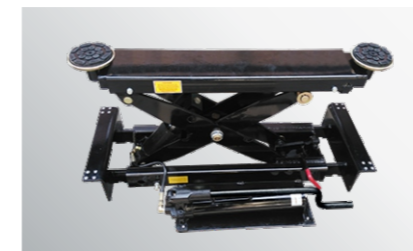

MODEL 408-P 408-HP

Professional Deluxe 4-post Parking Lifts one of the best 4-post parking lifts in the market.

FEATURES

- 3500kg(8,000 lbs) lifting capacity.
- PEAK exclusive hidden safety locks and manual single-point lock release.
- Double- shaped columns for increased strength.
- Non-slip platform.
- Optional parts: plastic drip trays, jack tray, caster kits.
- Flexible Design: power side column can be installed at any corner.

- ▲ Caster kits one set 4pcs.
Kit No.:40801

- ▲ Optional Motor protective cover (with emergency stop switch)
Kit No.:40810

- ▲ Optional Jack Tray for 408-P, 408-HP.
Kit No.:40808

- ▲ Aluminum alloy drive-in ramps
Weight for one set (2 pcs) only 18kg
Kits No.:40803

- ▲ Jack for 408-P, 408-HP
Sliding Jack J5H with hand pump, and 1.5"×2.5" extension adapters included
Capacity: 5000 Lbs.(2.2T)

- ▲ Optional Drip Trays one set 4pcs .
for 408-P, 408-HP.
Kit No.: 40806.
Specifications 1067*600mm