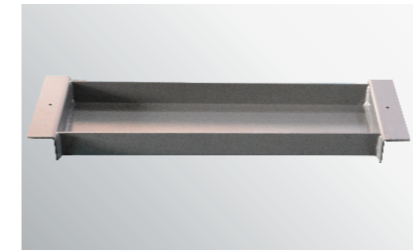

MODEL 408-P 408-HP

Professional Deluxe 4-post Parking Lifts one of the best 4-post parking lifts in the market.

FEATURES

- 3500kg(8,000 lbs) lifting capacity.
- PEAK exclusive hidden safety locks and manual single-point lock release.
- Double- shaped columns for increased strength.
- Non-slip platform.
- Optional parts: plastic drip trays, jack tray, caster kits.
- Flexible Design: power side column can be installed at any corner.

EXCLUSIVE FEATURE

Double- shape column

EXCLUSIVE FEATURE

Hidden locking device and manual single-point safety lock release

EXCLUSIVE FEATURE

Commercial double safety locks

Optional parts

All PEAK three models of parking lifts can be used with the below optional parts or components to bring flexible features.

- ▲ Caster kits one set 4pcs.
Kit No.:40801

- ▲ Optional Motor protective cover (with emergency stop switch)
Kit No.:40810

- ▲ Optional Jack Tray for 408-P, 408-HP.
Kit No.:40808

- ▲ Aluminum alloy drive-in ramps
Weight for one set (2 pcs) only 18kg
Kits No.:40803

- ▲ Jack for 408-P, 408-HP
Sliding Jack J5H with hand pump, and 1.5"×2.5" extension adapters included
Capacity: 5000 Lbs.(2.2T)

- ▲ Optional Drip Trays one set 4pcs .
for 408-P, 408-HP.
Kit No.: 40806.
Specifications 1067*600mm