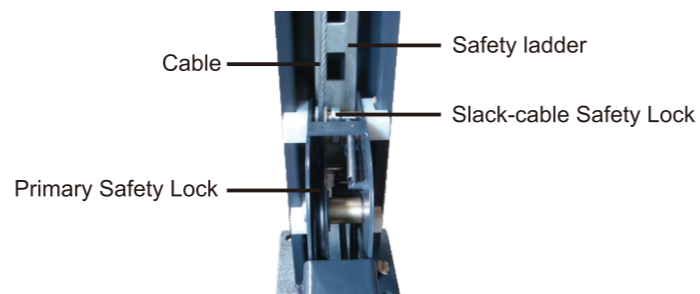

MODEL 408-P 408-HP

Professional Deluxe 4-post Parking Lifts one of the best 4-post parking lifts in the market.

FEATURES

- 3500kg(8,000 lbs) lifting capacity.
- PEAK exclusive hidden safety locks and manual single-point lock release.
- Double- shaped columns for increased strength.
- Non-slip platform.
- Optional parts: plastic drip trays, jack tray, caster kits.
- Flexible Design: power side column can be installed at any corner.

EXCLUSIVE FEATURE

Double- shape column

EXCLUSIVE FEATURE

Hidden locking device and manual single-point safety lock release

EXCLUSIVE FEATURE

Commercial double safety locks

Optional parts

All PEAK three models of parking lifts can be used with the below optional parts or components to bring flexible features.